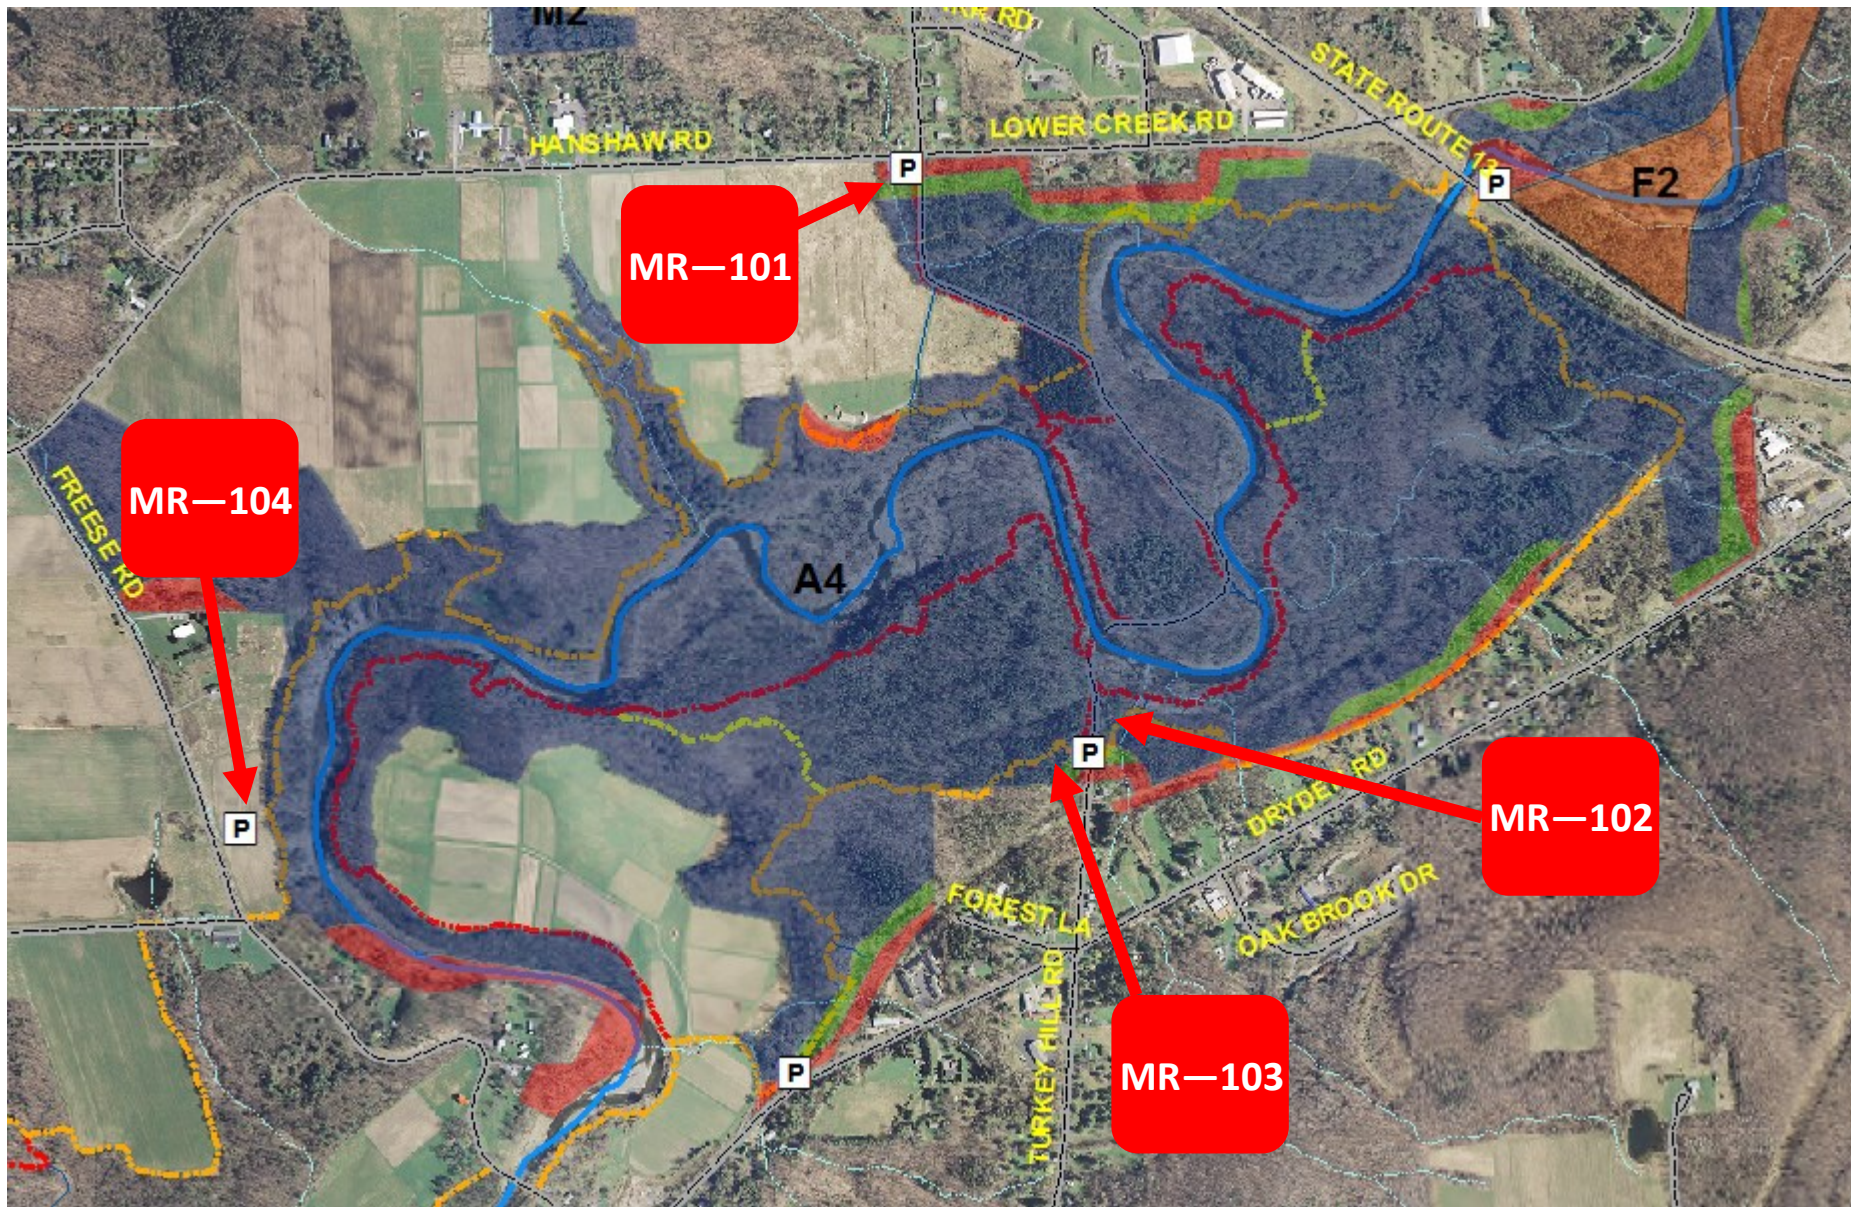

# Trailhead Location Identification Codes - Monkey Run

**P** Parking Areas